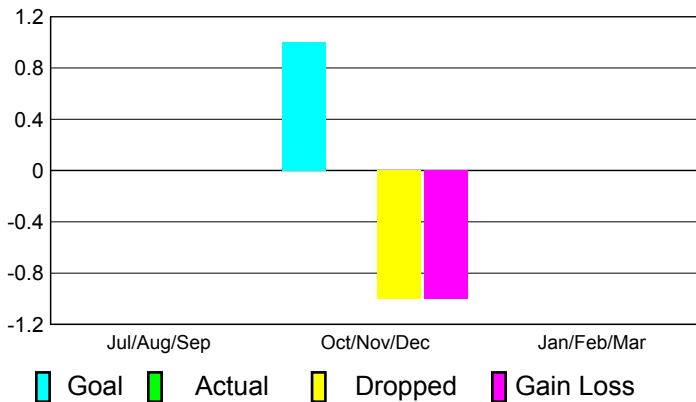

## CLUBS

**Club Results  
2010-2011**

**Clubs  
2009-2010**

Month	New Club Goal	Actual New Clubs	Actual Dropped Clubs	Gain/Loss of Clubs	Gain/Loss of Clubs
Jul/Aug/Sep	0	0	0	0	0
Oct/Nov/Dec	1	0	-1	-1	0
Jan/Feb/Mar	0	0	0	0	0
<b>Totals</b>	<b>1</b>	<b>0</b>	<b>-1</b>	<b>-1</b>	<b>0</b>

### Club Results 2010-2011

Goal, New, Dropped, Gain/Loss

### Comparison of Club Gain/Loss

Current Year Compared to the Previous Year