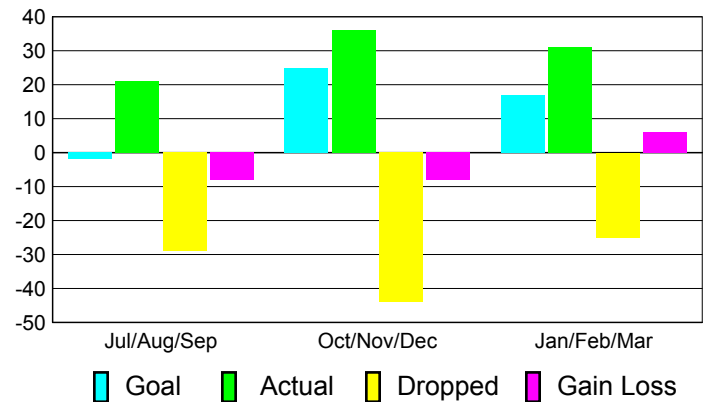

### YTD Status Quo Clubs 2010-2011

Status Quo Clubs Compared to Status Quo Members

## MEMBERSHIP

**Membership Results  
2010-2011**

**Membership  
2009-2010**

Month	Net Memb Goal	Actual New Memb	Actual Dropped Memb	Gain/Loss of Memb	Gain/Loss of Memb
Jul/Aug/Sep	-2	21	-29	-8	-12
Oct/Nov/Dec	25	36	-44	-8	10
Jan/Feb/Mar	17	31	-25	6	-3
<b>Totals</b>	<b>40</b>	<b>88</b>	<b>-98</b>	<b>-10</b>	<b>-5</b>

### Membership Results 2010-2011

Goal, New, Dropped, Gain/Loss

### Comparison of Membership Gain/Loss

Current Year Compared to the Previous Year